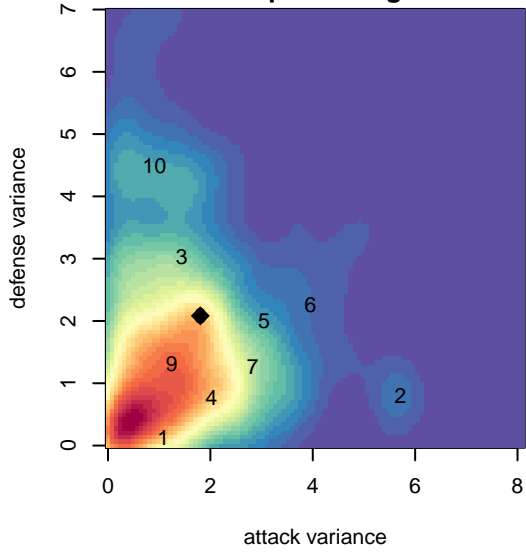

Crossfire OR Blue I G02

Crossfire Oregon
 Tigard, OR
 G02 total strength=1462
 attack=16.42 defense=6.01
 spr league = Win OYS G02 Premier

alt names used:
 Crossfire 2002 Blue 1
 CROSSFIRE OREGON 2002 BLUE 1 (OR)
 CROSSFIRE OREGON BLUE 1 (OR)
 CROSSFIRE OREGON 2002 BLUE 1 (OR)
 Crossfire Oregon 02G Blue 1
 Crossfire Oregon 02G Blue 1

Crossfire OR Blue I G02
 Dots are actual minus expected GF (blue circles) and GA (red triangles).
 Blue line is smoothed change in attack strength. Red is smoothed change in defense strength.

**attack and defense variance (black dot)
relative to other teams
and top 10 in region**