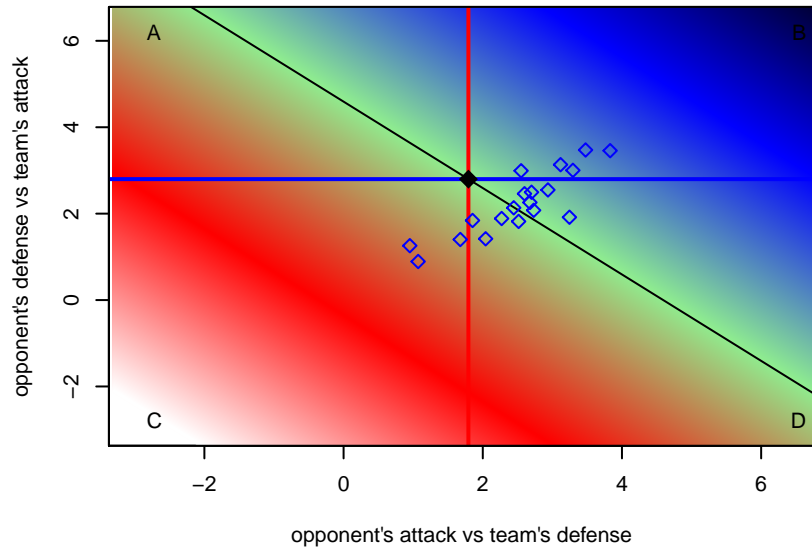

Crossfire OR Blue I G02
 Dots are actual minus expected GF (blue circles) and GA (red triangles).
 Blue line is smoothed change in attack strength. Red is smoothed change in defense strength.

**attack and defense variance (black dot)
relative to other teams
and top 10 in region**

**attack and defense rating
relative to others at age
and all opponents in last 13 months**

**attack and defense rating
relative to others at age
and all opponents in last 13 months**

Performance relative to 13 month average

Performance relative to 13 month average

Distribution of opponents
 Red = Lose zone, Blue = Win zone, Green = Even
 Black line separates win/lose zones

lot. A=Neither has attack advantage, B=Opponent has both attack and defense advantage, C=Opponent has both attack and defense disadvantage, D=Both have