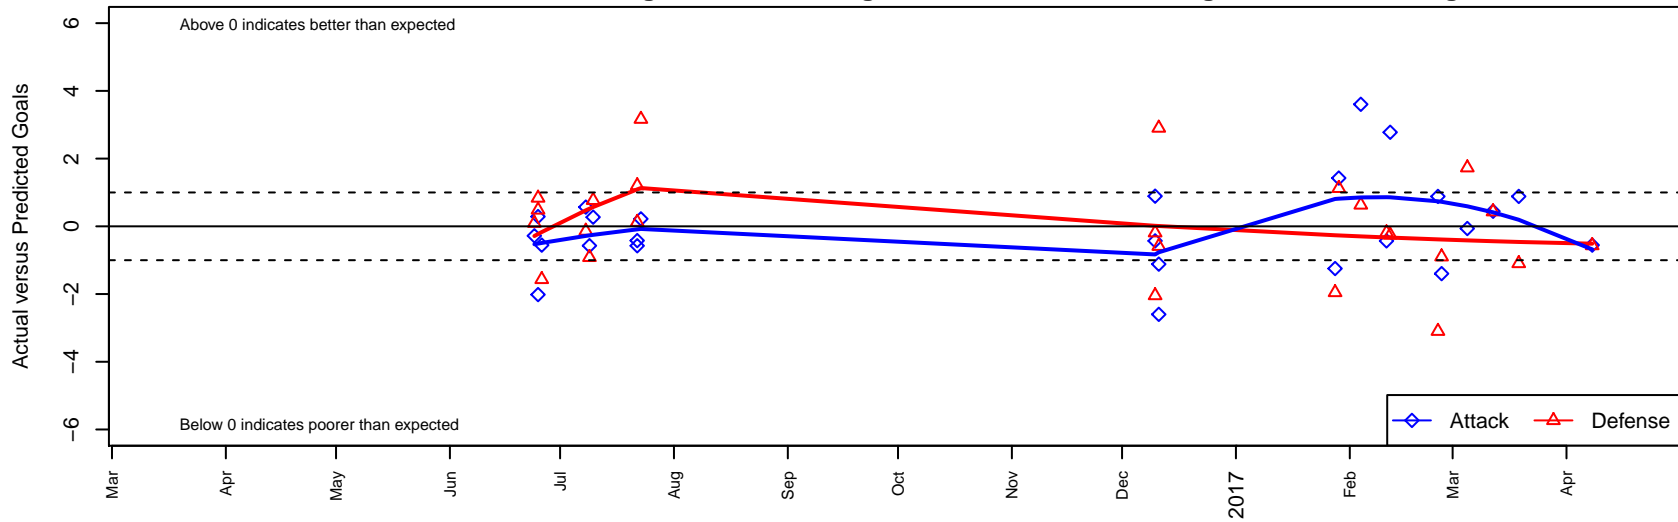

Crossfire OR Blue I G02

Crossfire Oregon
 Tigard, OR
 G02 total strength=1462
 attack=16.42 defense=6.01
 spr league = Win OYS G02 Premier

alt names used:
 Crossfire 2002 Blue 1
 CROSSFIRE OREGON 2002 BLUE 1 (OR)
 CROSSFIRE OREGON BLUE 1 (OR)
 CROSSFIRE OREGON 2002 BLUE 1 (OR)
 Crossfire Oregon 02G Blue 1
 Crossfire Oregon 02G Blue 1

Crossfire OR Blue I G02
 Dots are actual minus expected GF (blue circles) and GA (red triangles).
 Blue line is smoothed change in attack strength. Red is smoothed change in defense strength.

**attack and defense variance (black dot)
relative to other teams
and top 10 in region**

**attack and defense rating
relative to others at age
and all opponents in last 13 months**

**attack and defense rating
relative to others at age
and all opponents in last 13 months**

Performance relative to 13 month average

Performance relative to 13 month average

Distribution of opponents
 Red = Lose zone, Blue = Win zone, Green = Even
 Black line separates win/lose zones

lot. A=Neither has attack advantage, B=Opponent has both attack and defense advantage, C=Opponent has both attack and defense disadvantage, D=Both have