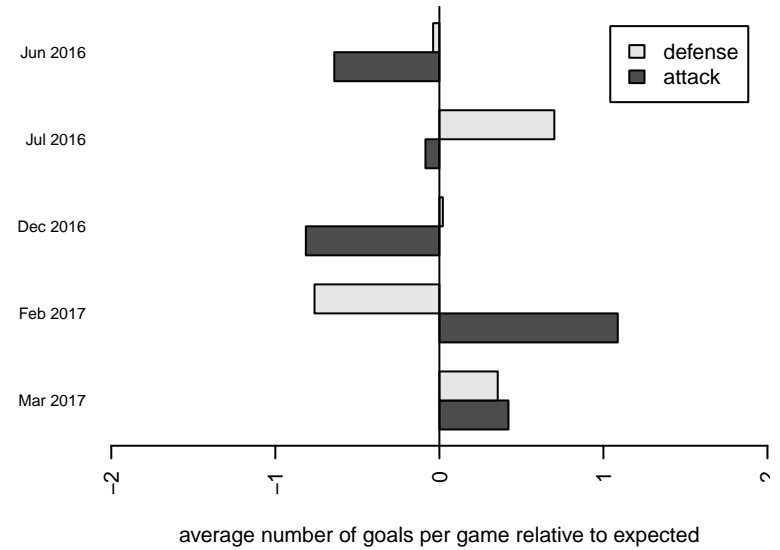

Crossfire OR Blue I G02
 Dots are actual minus expected GF (blue circles) and GA (red triangles).
 Blue line is smoothed change in attack strength. Red is smoothed change in defense strength.

**attack and defense variance (black dot)
relative to other teams
and top 10 in region**

**attack and defense rating
relative to others at age
and all opponents in last 13 months**

**attack and defense rating
relative to others at age
and all opponents in last 13 months**

Performance relative to 13 month average

Performance relative to 13 month average

Distribution of opponents
 Red = Lose zone, Blue = Win zone, Green = Even
 Black line separates win/lose zones

lot. A=Neither has attack advantage, B=Opponent has both attack and defense advantage, C=Opponent has both attack and defense disadvantage, D=Both have