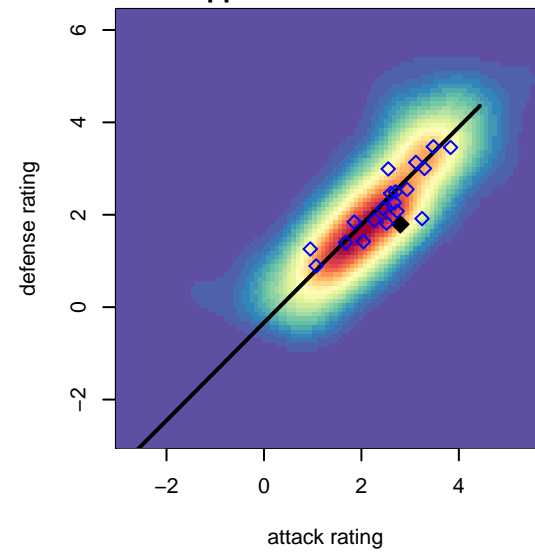

Crossfire OR Blue I G02
 Dots are actual minus expected GF (blue circles) and GA (red triangles).
 Blue line is smoothed change in attack strength. Red is smoothed change in defense strength.

**attack and defense variance (black dot)
relative to other teams
and top 10 in region**

**attack and defense rating
relative to others at age
and all opponents in last 13 months**

**attack and defense rating
relative to others at age
and all opponents in last 13 months**

Performance relative to 13 month average

Performance relative to 13 month average

Distribution of opponents
 Red = Lose zone, Blue = Win zone, Green = Even
 Black line separates win/lose zones

lot. A=Neither has attack advantage, B=Opponent has both attack and defense advantage, C=Opponent has both attack and defense disadvantage, D=Both have