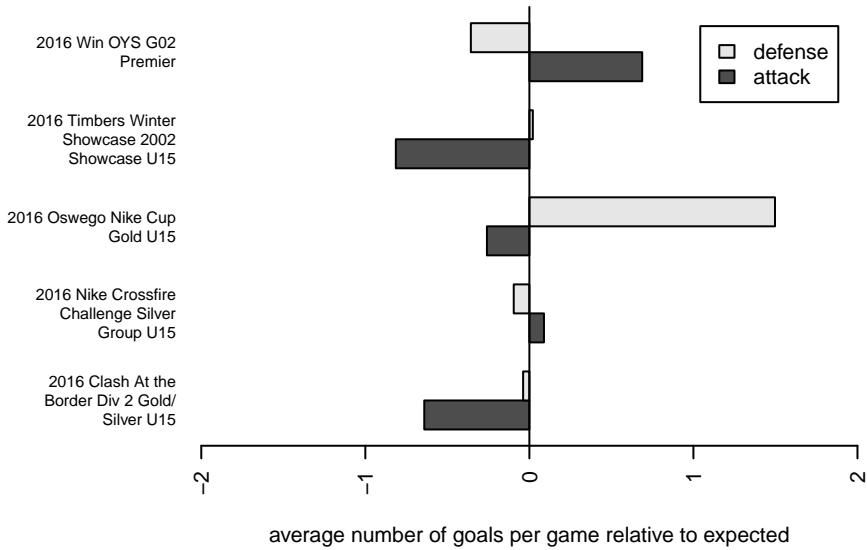

Crossfire OR Blue I G02
 Dots are actual minus expected GF (blue circles) and GA (red triangles).
 Blue line is smoothed change in attack strength. Red is smoothed change in defense strength.

**attack and defense variance (black dot)
relative to other teams
and top 10 in region**

**attack and defense rating
relative to others at age
and all opponents in last 13 months**

**attack and defense rating
relative to others at age
and all opponents in last 13 months**

Performance relative to 13 month average

Performance relative to 13 month average

Distribution of opponents
 Red = Lose zone, Blue = Win zone, Green = Even
 Black line separates win/lose zones

lot. A=Neither has attack advantage, B=Opponent has both attack and defense advantage, C=Opponent has both attack and defense disadvantage, D=Both have