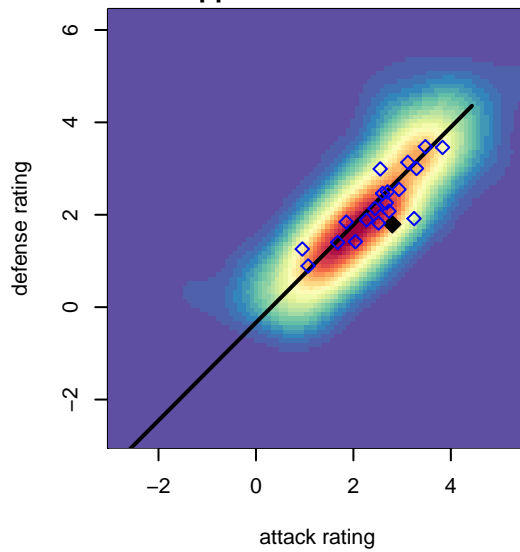

Crossfire OR Blue I G02

Crossfire Oregon
 Tigard, OR
 G02 total strength=1462
 attack=16.42 defense=6.01
 spr league = Win OYS G02 Premier

alt names used:
 Crossfire 2002 Blue 1
 CROSSFIRE OREGON 2002 BLUE 1 (OR)
 CROSSFIRE OREGON BLUE 1 (OR)
 CROSSFIRE OREGON 2002 BLUE 1 (OR)
 Crossfire Oregon 02G Blue 1
 Crossfire Oregon 02G Blue 1

Crossfire OR Blue I G02
 Dots are actual minus expected GF (blue circles) and GA (red triangles).
 Blue line is smoothed change in attack strength. Red is smoothed change in defense strength.

**attack and defense variance (black dot)
relative to other teams
and top 10 in region**

**attack and defense rating
relative to others at age
and all opponents in last 13 months**

**attack and defense rating
relative to others at age
and all opponents in last 13 months**

Performance relative to 13 month average